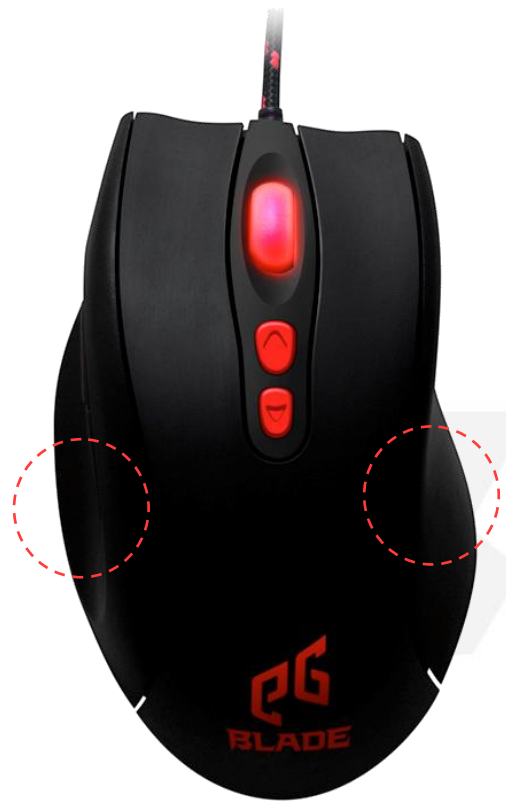

BLADE™

Precision Optical Gaming Mouse

EpicGear is proud to announce the launch of EG’s latest optical gaming mouse – Blade. Like a swift katana of the samurai, with the agility-focused ergonomics and gaming grade optical sensor, the deadly Balde takes out each opponent quickly and silently, providing gamers with an edge in every match.

Control Focused Ergonomics & Gaming Grade Optical Precision

The ergonomic design of the right-hand-oriented Blade is perfect for the palm and claw grip gamers that demand total control. Featuring anti-slip coating, 10 levels of on-the-fly DPI LED-indicated adjustment, minimized lift-off distance and gaming-grade optical sensor, Blade is the ultimate weapon of choice when it comes to control and precision.

Gaming Enhanced Durability

Besides the form-follows-function ergonomic design, Blade is equipped with gold-plated USB connector and gaming-grade braided cable to ensure the highest durability under maximum stress. Main left and right buttons are made with longevity keys in exceed of five million clicks.

Gaming ergonomics with focused on thumb grip and ring finger squeeze for maximum control and comfortable grip

Longevity keys of five million clicks

10 levels of On-the-fly dpi adjustment

Extended thumb-rest support design for comfort even after long hours of playtime